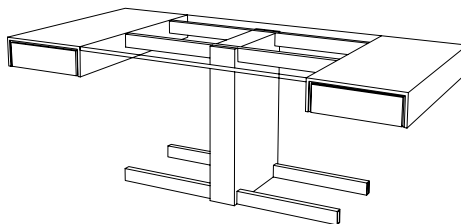

Cubist Cantilevered Desk  
Model - 6990 | Designed 1969

VLADIMIR  
KAGAN

**Species** | Maple, Walnut or Oak  
**Finish** | Natural or Ebony  
**Metal Accent** | Brushed Aluminum

**Top** | Clear Glass

**Shown In** Walnut Ebony Finish

**Width** | 77 in 196 cm  
**Depth** | 36 in 91 cm  
**Height** | 30 in 76 cm  
**Clearance** | 28 in 71 cm